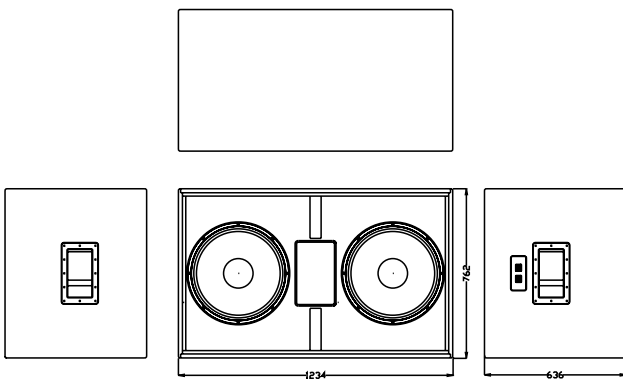

dimensional drawing

technical specifications

Frequency Response	
+/- 3 dB	46 Hz - 150 Hz
+/- 10dB	22 Hz
Sensitivity (SPL 1W/M)	101 dB
Nominal Impedance	4 Ohm
Maximum RMS power	2000 Watt (AES)
Maximum peak power	12000 Watt
SPL program/peak	134/142 dB
Dispersion H x V	omni

physical specifications

System	subwoofer, front loaded	
Drivers LF	2 x AW18 18", centrally vented	
Cross-over frequency HP	25 Hz recommended	
Connectors	2 x Speakon NL4 input	
Physical dimensions	mm	inches
Height	1232	48.5
Width	760	29.9
Depth	605	23.8
Weight (approx.)	90 kg	(198.4 lb)
Warranty	6 years limited	

A: Alcons Audio B.V.
De Corantijn 69
1689 AN Zwaag
The Netherlands

E: info@alconsaudio.com
W: www.alconsaudio.com
T: +31 (0)229 28 30 90
F: +31 (0)229 28 30 99