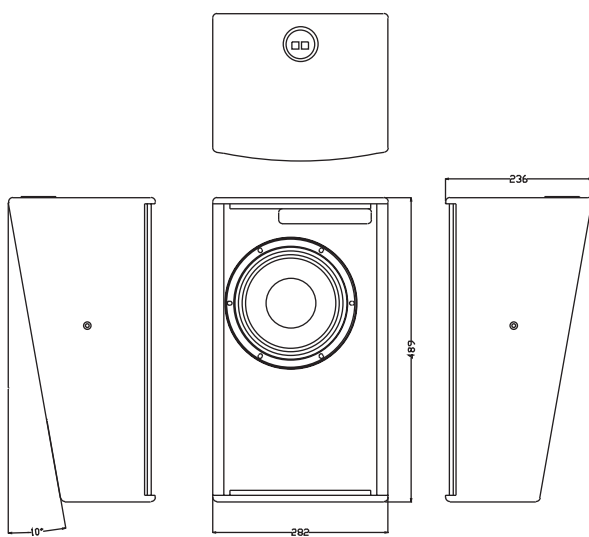

dimensional drawing

technical specifications

Frequency Response	
+/- 3 dB	72 Hz - 20.000 Hz
+/- 10 dB	55 Hz -
Sensitivity (SPL 1W/M)	96 dB
Nominal Impedance	8 Ohm
Maximum RMS power	280 Watt
Maximum peak power	800 Watt
SPL program/peak	120/125 dB
Dispersion H x V	70° conical

physical specifications

System	2-way, full-range	
Filtering	passive	
Drivers LF	1 x AMB8, vented	
Drivers HF	1 x ACD1" compression driver co-axially mounted	
Cross-over frequency	3000 Hz	
Connectors	2 x spring terminal push button	
Physical dimensions	mm	inches
Height	489	19.3
Width	282	11.1
Depth	236/151	9.3/5.9
Weight (approx.)	11 kg	(24.3 lb)
Warranty	6 years limited	

A: Alcons Audio B.V.
De Corantijn 69
1689 AN Zwaag
The Netherlands

E: info@alconsaudio.com
W: www.alconsaudio.com
T: +31 (0)229 28 30 90
F: +31 (0)229 28 30 99