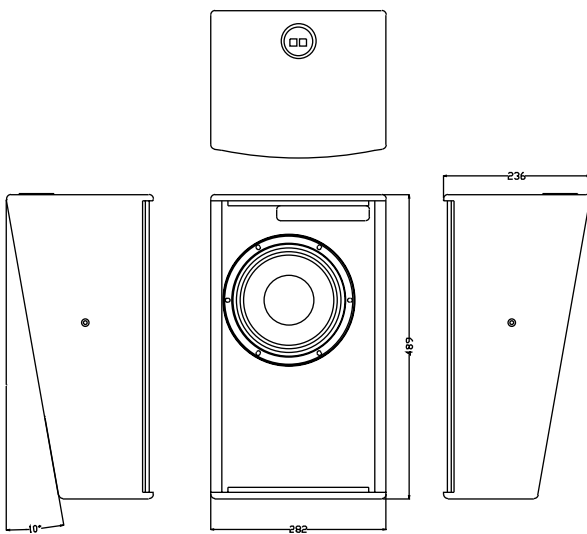

dimensional drawing

technical specifications

Frequency Response	
+/- 3 dB	72 Hz - 20.000 Hz
+/- 10 dB	55 Hz -
Sensitivity (SPL 1W/M)	96 dB
Nominal Impedance	8 Ohm
Maximum RMS power	280 Watt
Maximum peak power	800 Watt
SPL program/peak	120/125 dB
Dispersion H x V	90° conical

physical specifications

System	2-way, full-range	
Filtering	passive	
Drivers LF	1 x AMB8, vented	
Drivers HF	1 x ACD1" compression driver co-axially mounted	
Cross-over frequency	3000 Hz	
Connectors	2 x spring terminal push button	
Physical dimensions	mm	inches
Height	489	19.3
Width	282	11.1
Depth	236/151	9.3/5.9
Weight (approx.)	11 kg	(24.3 lb)
Warranty	6 years limited	

A: Alcons Audio B.V.
De Corantijn 69
1689 AN Zwaag
The Netherlands

E: info@alconsaudio.com
W: www.alconsaudio.com
T: +31 (0)229 28 30 90
F: +31 (0)229 28 30 99