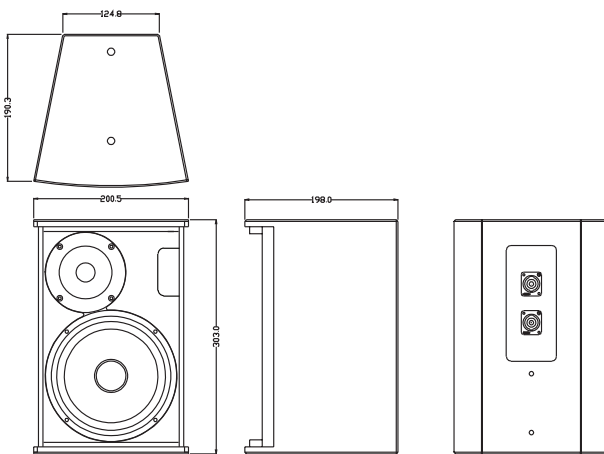

dimensional drawing

technical specifications

Frequency Response	
+/- 3 dB	67 Hz - 20.000 Hz
+/- 10 dB	47 Hz -
Sensitivity (SPL 1W/M)	89 dB
Nominal Impedance	16 Ohm
Maximum RMS power	100 Watt
Maximum peak power	400 Watt
SPL program/peak	109/115 dB
Dispersion H x V	90° x 60°
Polarity	positive voltage on
	terminal 1+ of Speakon
	gives forward cone
	motion

physical specifications

System	2-way, full-range	
Filtering	passive	
Drivers LF	1 x AMB65 6.5", vented	
Drivers HF	1 x AST1" soft- dome tweeter	
Cross-over frequency	3000 Hz.	
Connectors	2 x Speakon NL4 input	
Physical dimensions	mm	inches
Height	303	11.9
Width	200,5	7.9
Depth	198	7.8
Net.weight (approx.)	4,6 kg	(10.1 lb)
Warranty	6 years limited	

A: Alcons Audio
De Corantijn 10
1689 AP ZWAAG
The Netherlands

E: info@alconsaudio.com
W: www.alconsaudio.com
T: +31 (0)229 28 30 90