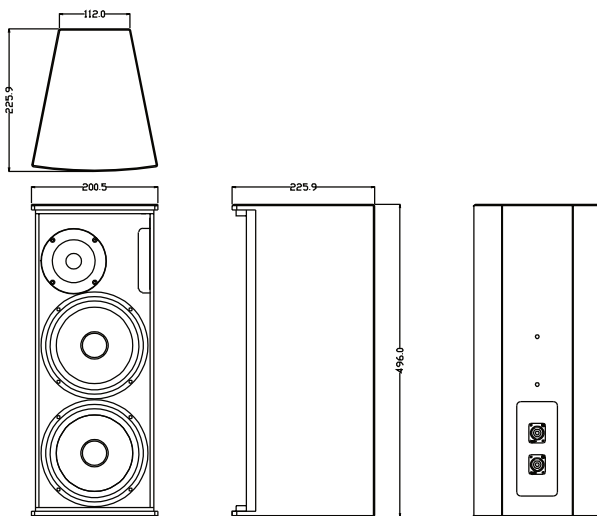

dimensional drawing

technical specifications

Frequency Response	
+/- 3 dB	66 Hz - 20.000 Hz
+/- 10 dB	47 Hz -
Sensitivity (SPL 1W/M)	92 dB
Nominal Impedance	8 Ohm
Maximum RMS power	200 Watt
Maximum peak power	800 Watt
SPL program/peak	115/121 dB
Dispersion H x V	90° x 40°
Polarity	positive voltage on
	terminal 1+ of Speakon
	gives forward cone
	motion

physical specifications

System	2-way, full-range	
Filtering	passive	
Drivers LF	2 x AMB65 6.5", vented	
Drivers HF	1 x AST1" soft- dome tweeter	
Cross-over frequency	3000 Hz.	
Connectors	2 x Speakon NL4 input	
Physical dimensions	mm	inches
Height	496,0	19.5
Width	200,5	7.9
Depth	225,9	8.9
Net. weight	6,6 kg	(14.6 lb)
Warranty	6 years limited	

A: Alcons Audio
De Corantijn 10
1689 AP ZWAAG
The Netherlands

E: info@alconsaudio.com
W: www.alconsaudio.com
T: +31 (0)229 28 30 90