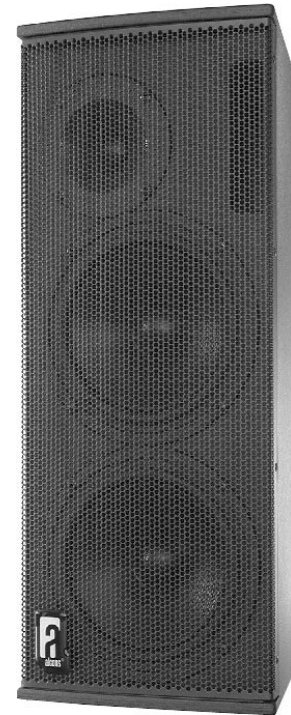

technical specifications TS7

general

- 1" soft-dome tweeter on a small wave-guide for increased HiFi quality output
- SIS pre-wired for very high damping and further reduced distortion (with ALC)
- Dedicated protection in combination with SDP modules (with ALC)
- Omnimount™ mounting points, bracket (option)
- Passive filtering for easy operation and economical powering

description

The TS7 is a 2-way ultra-compact versatile loud-speaker, for both permanent and limited portable applications. Featuring a 1" soft-dome tweeter with double 6.5" high quality woofers, the TS7 delivers exceptional performance from a very compact and efficient package. The system includes dedicated filtering and system equalizing.

The SIS pre-wiring ensures complete cable/connector compensation between the TS7 and ALC. The enclosure design provides for low profile mounting (ceiling, wall).

Typical applications for the TS7 include nearfield main system for small theatre, A/V, PA or fill/delay speaker in larger systems.